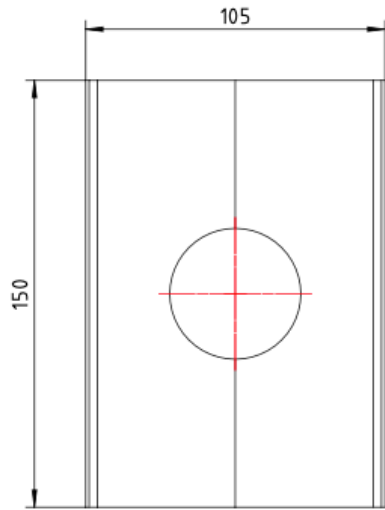

## Product Specifications

**Code:** EZY-50OUT-MB  
**Finish:** Matte Black  
**Barcode:** 9339897018647  
**Primary Material:** 316 Stainless Steel  
**Technical Features:** 50mm Outlet Size

**EZY-50OUT-BB**  
Brushed Brass  
PVD