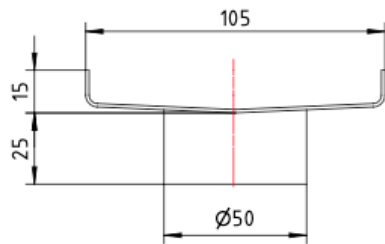

## Product Specifications

**Code:** EZY-50OUT-MB  
**Finish:** Matte Black  
**Barcode:** 9339897018647  
**Primary Material:** 316 Stainless Steel  
**Technical Features:** 50mm Outlet Size

**EZY-50OUT-BB**  
Brushed Brass  
PVD