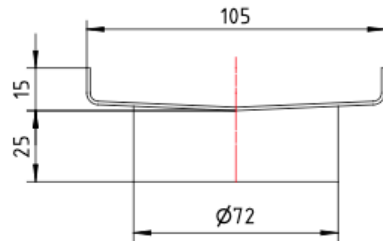

Ezyflow Series 24 70mm Outlet

Product Specifications

Code: EZY-70OUT-BB
Finish: Brushed Brass
Barcode: 9339897025270
Primary Material: 316 Stainless Steel
Technical Features: 70mm Outlet Size

EZY-70OUT-BB
Brushed Brass
PVD