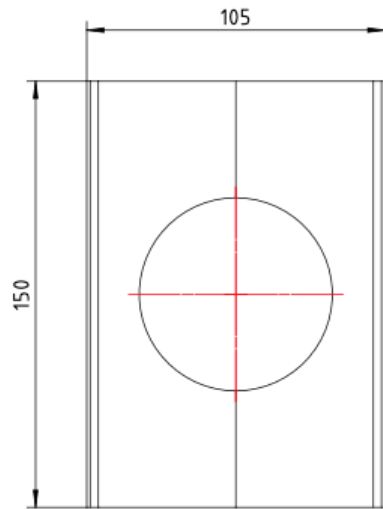

Ezyflow Series 24 70mm Outlet

Product Specifications

Code: EZY-70OUT-BB
Finish: Brushed Brass
Barcode: 9339897025270
Primary Material: 316 Stainless Steel
Technical Features: 70mm Outlet Size

EZY-70OUT-BB
Brushed Brass
PVD