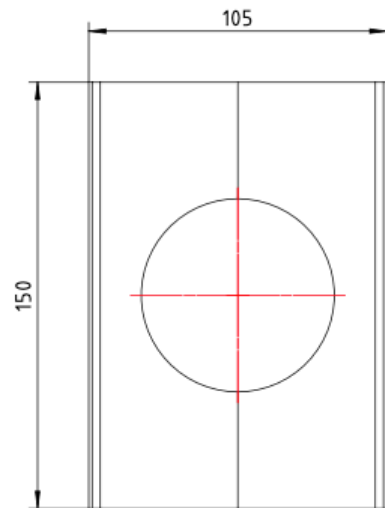

## Product Specifications

**Code:** EZY-70OUT-BR  
**Finish:** Brushed Nickel  
**Barcode:** 9339897025287  
**Primary Material:** 316 Stainless Steel  
**Technical Features:** 70mm Outlet Size

 EZY-70OUT-BB  
Brushed Brass  
PVD