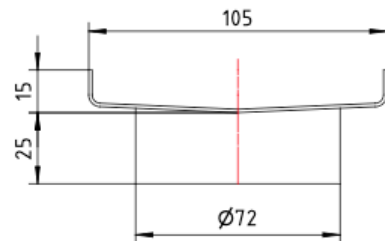

## Product Specifications

**Code:** EZY-70OUT-BR  
**Finish:** Brushed Nickel  
**Barcode:** 9339897025287  
**Primary Material:** 316 Stainless Steel  
**Technical Features:** 70mm Outlet Size

 EZY-70OUT-BB  
Brushed Brass  
PVD