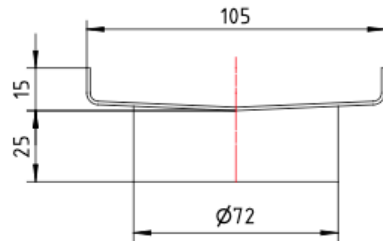

Ezyflow Series 24 70mm Outlet

Product Specifications

Code: EZY-70OUT-GM
Finish: Gunmetal
Barcode: 9339897025294
Primary Material: 316 Stainless Steel
Technical Features: 70mm Outlet Size

 **EZY-70OUT-BB**
Brushed Brass
PVD