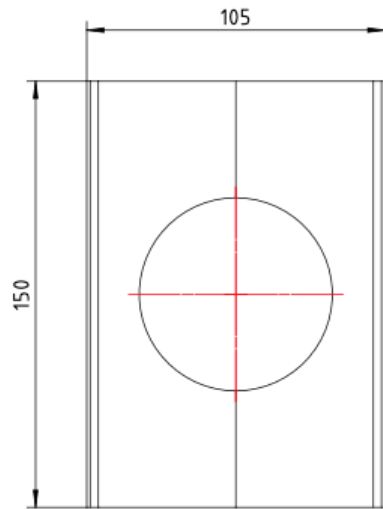

Ezyflow Series 24 70mm Outlet

Product Specifications

Code: EZY-70OUT-GM
Finish: Gunmetal
Barcode: 9339897025294
Primary Material: 316 Stainless Steel
Technical Features: 70mm Outlet Size

 **EZY-70OUT-BB**
Brushed Brass
PVD