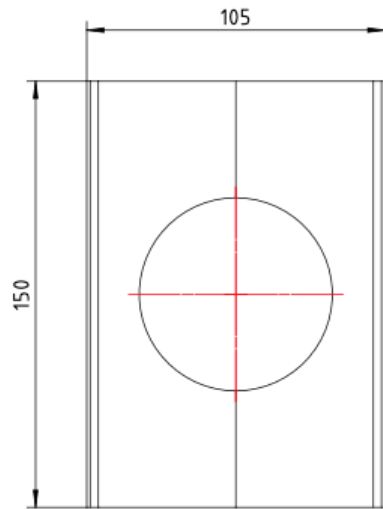

Ezyflow Series 24 70mm Outlet

Product Specifications

Code: EZY-70OUT-MB
Finish: Matte Black
Barcode: 9339897025300
Primary Material: 316 Stainless Steel
Technical Features: 70mm Outlet Size

 **EZY-70OUT-BB**
Brushed Brass
PVD