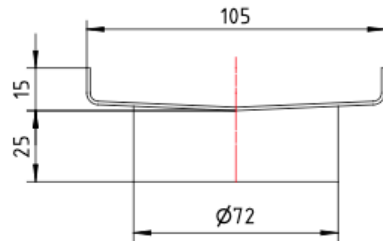

Ezyflow Series 24 70mm Outlet

Product Specifications

Code: EZY-70OUT-MB
Finish: Matte Black
Barcode: 9339897025300
Primary Material: 316 Stainless Steel
Technical Features: 70mm Outlet Size

 **EZY-70OUT-BB**
Brushed Brass
PVD