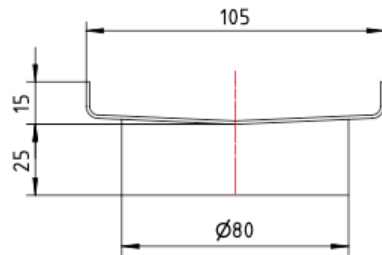

## Product Specifications

**Code:** EZY-80OUT-BB  
**Finish:** Brushed Brass  
**Barcode:** 9339897018746  
**Primary Material:** 316 Stainless Steel  
**Technical Features:** 80mm Outlet Size

 **EZY-80OUT-BB**  
Brushed Brass  
PVD