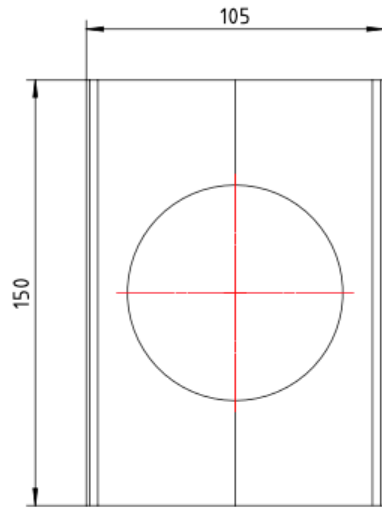

## Product Specifications

**Code:** EZY-80OUT-BB  
**Finish:** Brushed Brass  
**Barcode:** 9339897018746  
**Primary Material:** 316 Stainless Steel  
**Technical Features:** 80mm Outlet Size

 **EZY-80OUT-BB**  
Brushed Brass  
PVD