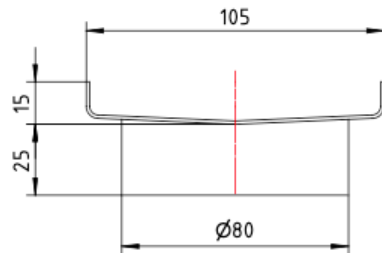

Ezyflow Series 24 80mm Outlet

Product Specifications

Code: EZY-80OUT-BR
Finish: Brushed Nickel
Barcode: 9339897018715
Primary Material: 316 Stainless Steel
Technical Features: 80mm Outlet Size

 **EZY-80OUT-BB**
Brushed Brass
PVD