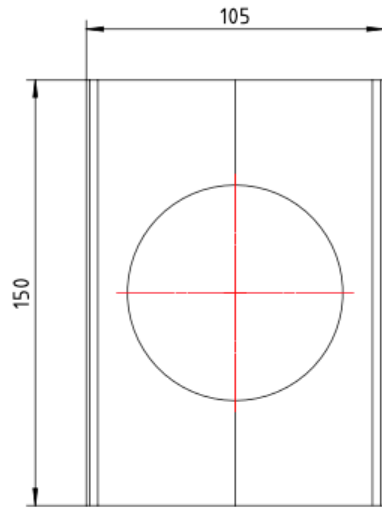

Ezyflow Series 24 80mm Outlet

Product Specifications

Code: EZY-80OUT-BR
Finish: Brushed Nickel
Barcode: 9339897018715
Primary Material: 316 Stainless Steel
Technical Features: 80mm Outlet Size

 **EZY-80OUT-BB**
Brushed Brass
PVD