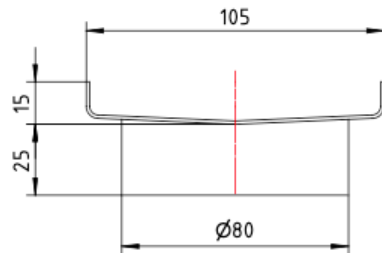

Ezyflow Series 24 80mm Outlet

Product Specifications

Code: EZY-80OUT-GM
Finish: Gunmetal
Barcode: 9339897018739
Primary Material: 316 Stainless Steel
Technical Features: 80mm Outlet Size

 **EZY-80OUT-BB**
Brushed Brass
PVD