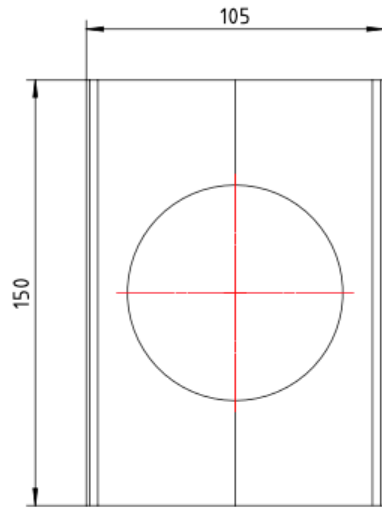

Ezyflow Series 24 80mm Outlet

Product Specifications

Code: EZY-80OUT-GM
Finish: Gunmetal
Barcode: 9339897018739
Primary Material: 316 Stainless Steel
Technical Features: 80mm Outlet Size

 **EZY-80OUT-BB**
Brushed Brass
PVD