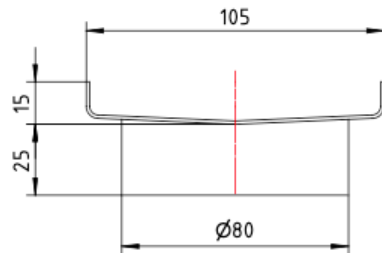

Ezyflow Series 24 80mm Outlet

Product Specifications

Code: EZY-80OUT-MB
Finish: Matte Black
Barcode: 9339897018722
Primary Material: 316 Stainless Steel
Technical Features: 80mm Outlet Size

 **EZY-80OUT-BB**
Brushed Brass
PVD