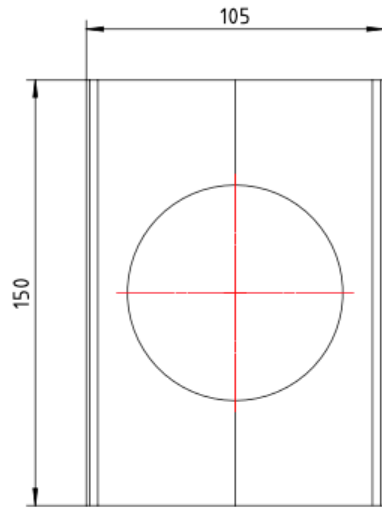

Ezyflow Series 24 80mm Outlet

Product Specifications

Code: EZY-80OUT-MB
Finish: Matte Black
Barcode: 9339897018722
Primary Material: 316 Stainless Steel
Technical Features: 80mm Outlet Size

 **EZY-80OUT-BB**
Brushed Brass
PVD