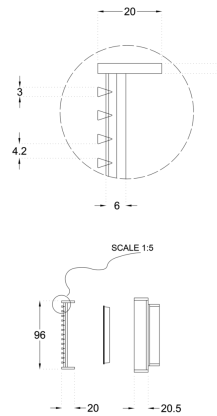

## Product Specifications

Code: EZY-90-HG-MB

Finish: Matte Black

Barcode: 9339897007627

Primary Material: 316 Stainless Steel

Technical Features: Included: Outlet Screen  
80mm Outlet Size

EZY-90-HG-GM  
Gunmetal  
PVD