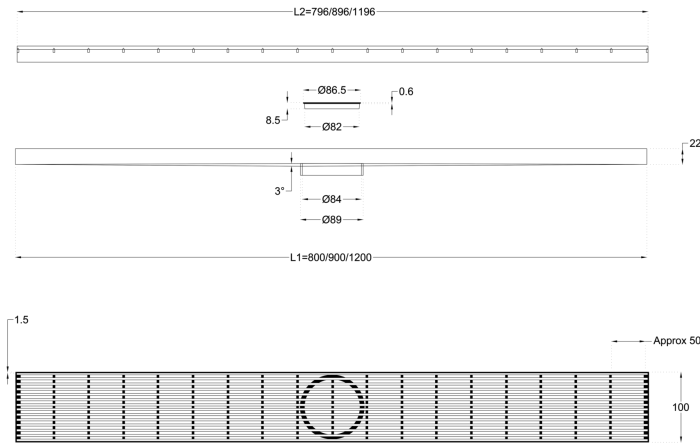

## Product Specifications

Code: EZY-90-HG-MB

Finish: Matte Black

Barcode: 9339897007627

Primary Material: 316 Stainless Steel

Technical Features: Included: Outlet Screen  
80mm Outlet Size

EZY-90-HG-GM  
Gunmetal  
PVD