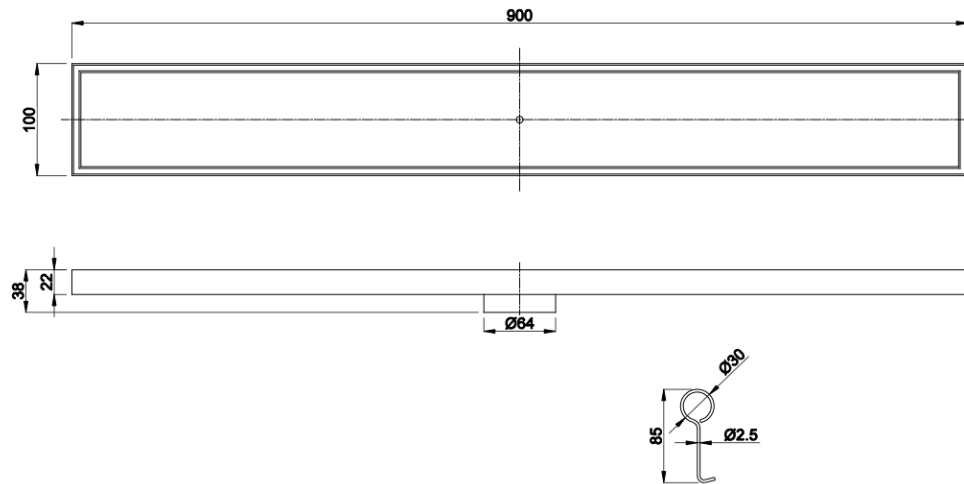

Ezyflow 900mm Tile Insert Linear Waste DN64

Product Specifications

Code: EZY-90-TS-70-BB

Finish: Brushed Brass

Barcode: 9339897027755

Primary Material: 316 Stainless Steel

Technical Features: Included: Outlet Screen
70mm Outlet Size