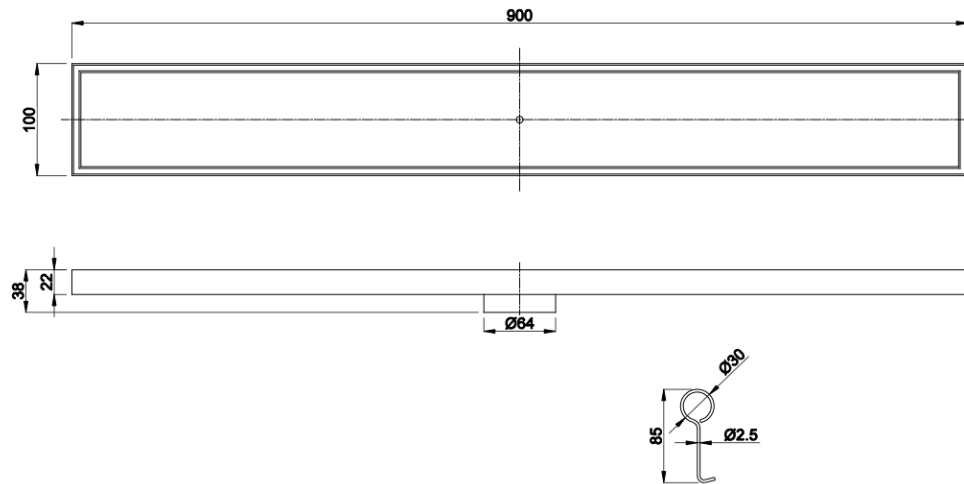

# Ezyflow 900mm Tile Insert Linear Waste DN64

## Product Specifications

Code: EZY-90-TS-70-BR

Finish: Brushed Nickel

Barcode: 9339897027762

Primary Material: 316 Stainless Steel

Technical Features: Included: Outlet Screen  
70mm Outlet Size

EZY-90-TS-70-BB  
Brushed Brass  
PVD