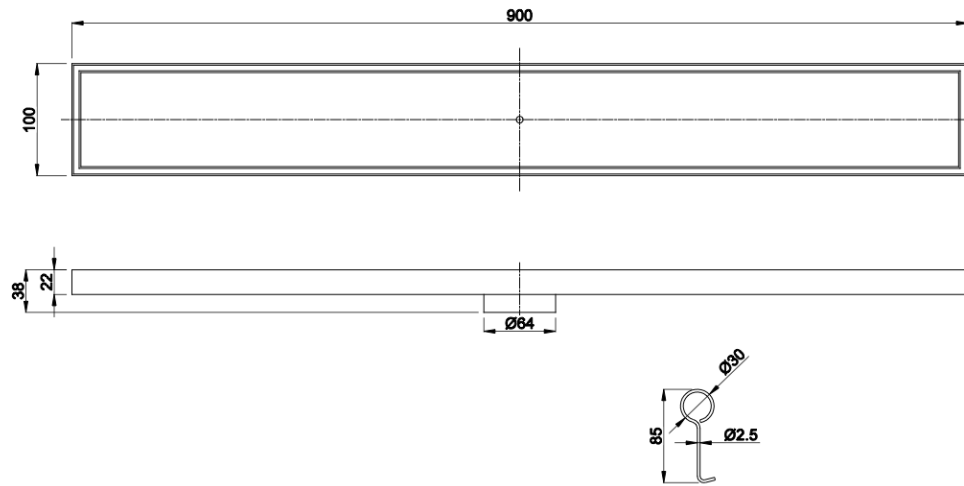

# Ezyflow 900mm Tile Insert Linear Waste DN64

## Product Specifications

Code: EZY-90-TS-70-MB

Finish: Matte Black

Barcode: 9339897027786

Primary Material: 316 Stainless Steel

Technical Features: Included: Outlet Screen  
70mm Outlet Size

EZY-90-TS-70-BB  
Brushed Brass  
PVD