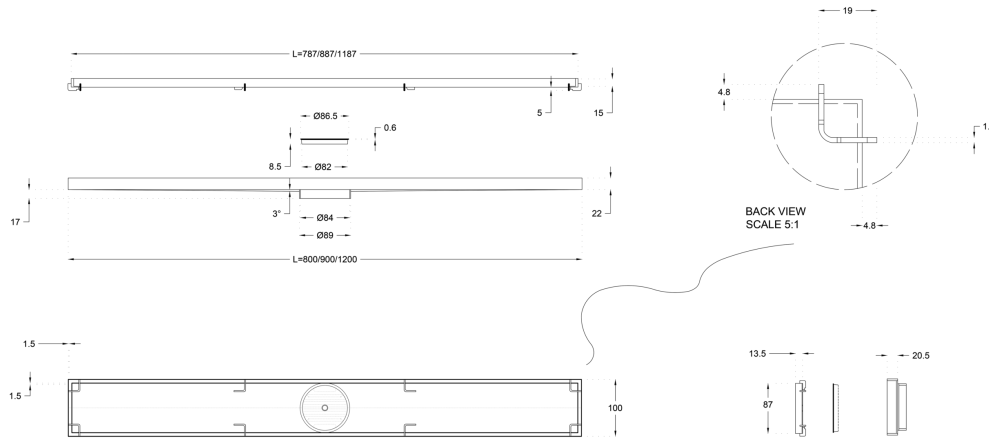

# Ezyflow 900mm Tile Insert Linear Waste DN89

## Product Specifications

Code: EZY-90-TS-BR

Finish: Brushed Nickel

Barcode: 9339897007566

Primary Material: 316 Stainless Steel

Technical Features: Included: Outlet Screen  
80mm Outlet Size

EZY-90-TS-GM  
Gunmetal  
PVD