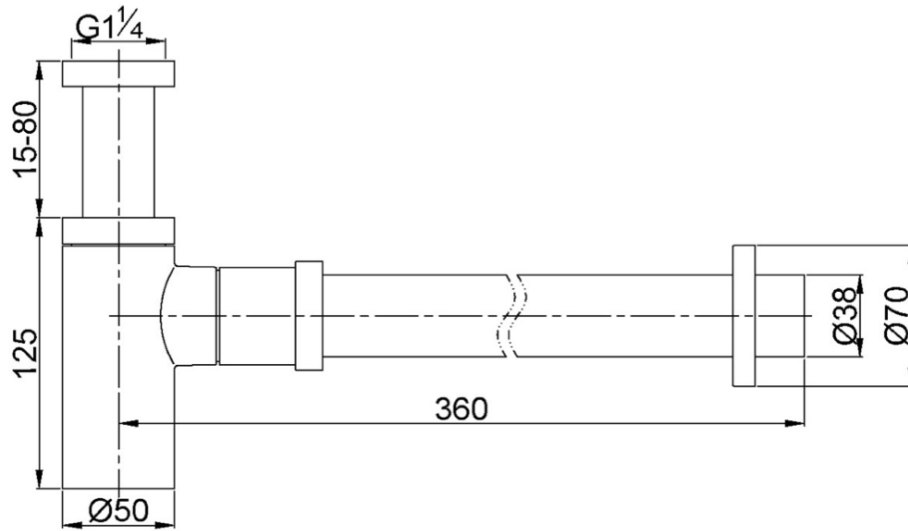

# Ezyflow 32mm Bottle Trap

## Product Specifications

Code: EZY-BT-BB  
Finish: Brushed Brass  
Barcode: 9339897002318  
Primary Material: Standard Brass  
Special Features: Pull Out Cartridge

Experience, *the difference.*

LINSOL.COM.AU