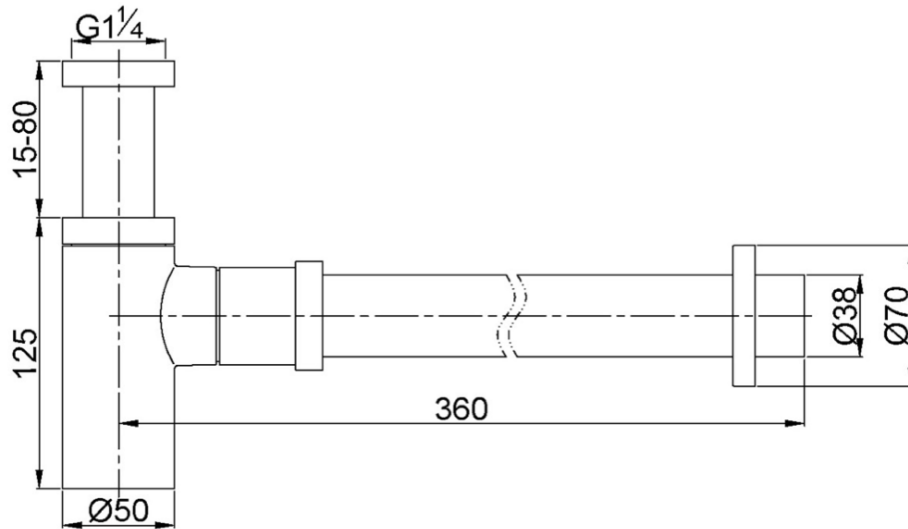

# Ezyflow 32mm Bottle Trap

## Product Specifications

Code: EZY-BT-BN  
Finish: Brushed Nickel  
Barcode: 9339897002301  
Primary Material: Standard Brass  
Special Features: Pull Out Cartridge

Experience, *the difference.*

LINSOL.COM.AU