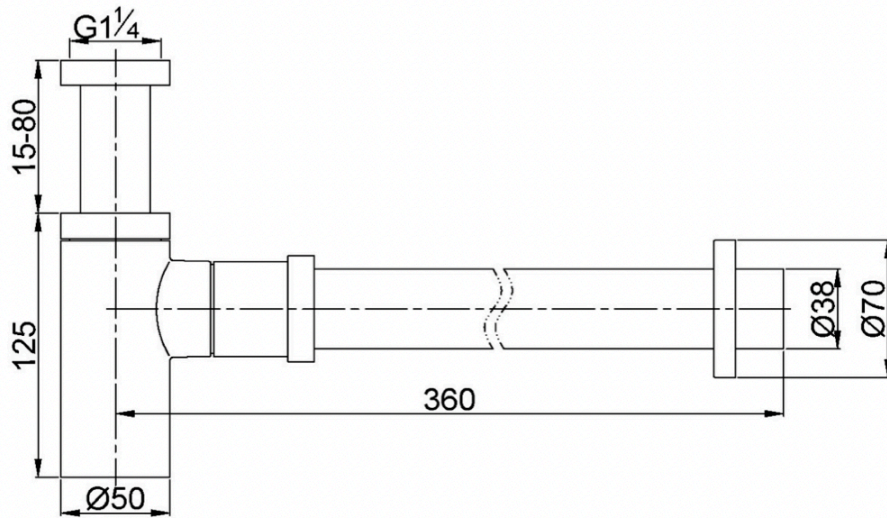

# Ezyflow 32mm Bottle Trap

## Product Specifications

Code:	EZY-BT-CH
Finish:	Chrome
Barcode:	9339897002288
Primary Material:	Standard Brass
Special Features:	Pull Out Cartridge

Experience, *the difference.*

LINSOL.COM.AU

☎ 1300 546 765