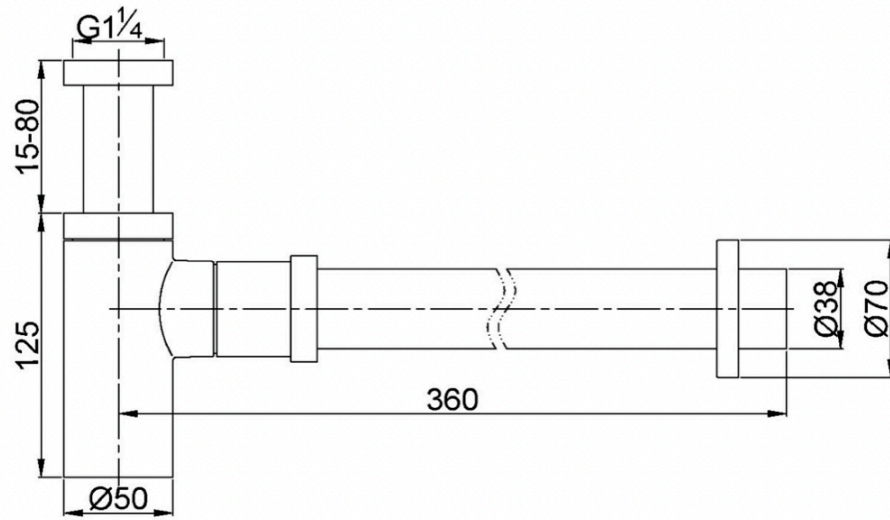

Ezyflow 32mm Bottle Trap

Product Specifications

Code:	EZY-BT-GM
Finish:	Gunmetal
Barcode:	9339897002363
Primary Material:	Standard Brass
Special Features:	Pull Out Cartridge

Experience, *the difference.*