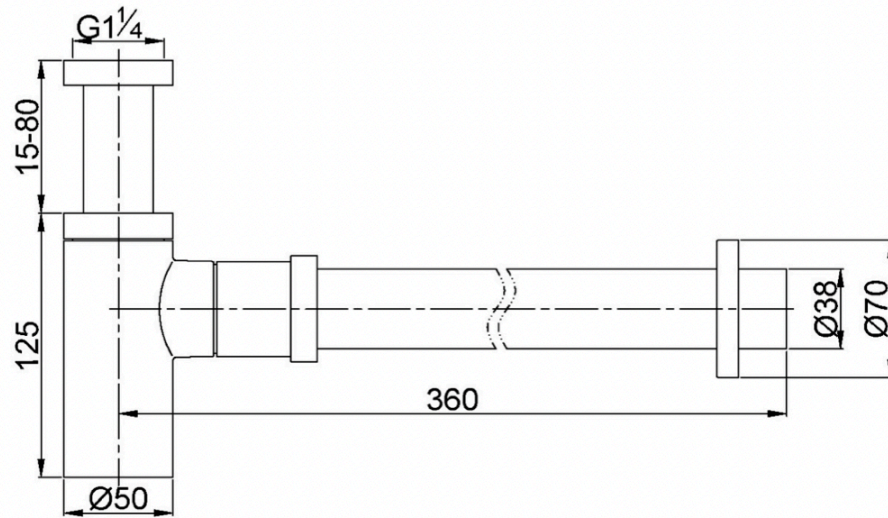

Ezyflow 32mm Bottle Trap

Product Specifications

Code:	EZY-BT-MB
Finish:	Matte Black
Barcode:	9339897002295
Primary Material:	Standard Brass
Special Features:	Pull Out Cartridge

Experience, *the difference.*