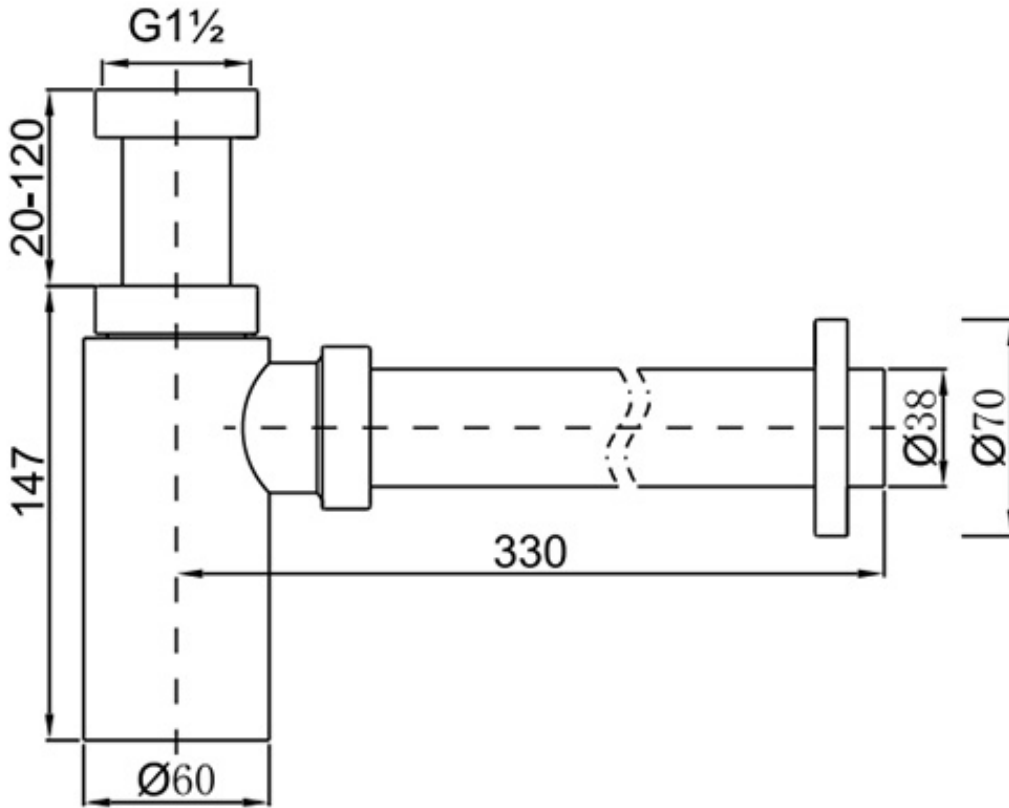

Ezyflow 40mm Bottle Trap

Product Specifications

Code: EZY-BT40-AB
Finish: Aged Bronze
Barcode: 9339897031417
Primary Material: 304 Stainless Steel
Special Features: Pull Out Cartridge

- | | | |
|--|---|---|
|  EZY-BT40-MB
Matte Black
Powdercoat |  EZY-BT40-GM
Gunmetal
PVD |  EZY-BT40-CH
Chrome
Electroplate |
|  EZY-BT40-BN
Brushed Nickel
Raw Brush |  EZY-BT40-BB
Brushed Brass
PVD |  EZY-BT40-AB
Aged Bronze
PVD |