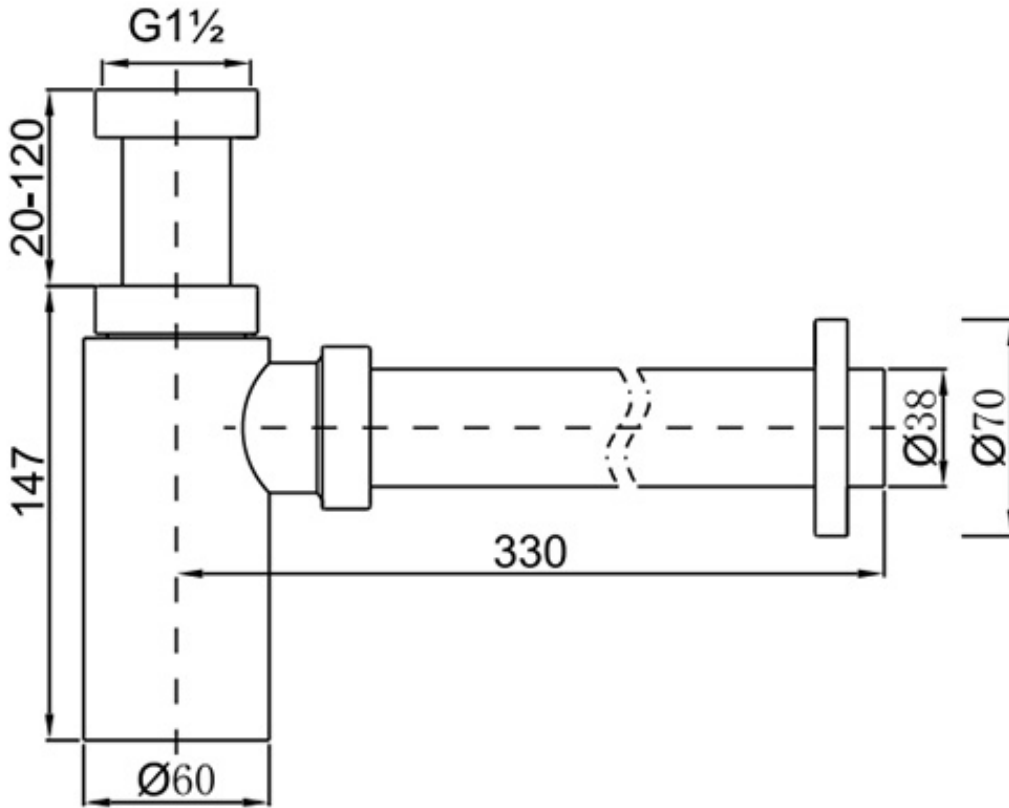

Ezyflow 40mm Bottle Trap

Product Specifications

Code: EZY-BT40-BB
Finish: Brushed Brass
Barcode: 9339897009034
Primary Material: 304 Stainless Steel
Special Features: Pull Out Cartridge

- | | | |
|--------------------------------------------------------------------------------------------------------------------------------|-------------------------------------------------------------------------------------------------------------------------|---------------------------------------------------------------------------------------------------------------------------|
|  EZY-BT40-MB
Matte Black
Powdercoat |  EZY-BT40-GM
Gunmetal
PVD |  EZY-BT40-CH
Chrome
Electroplate |
|  EZY-BT40-BN
Brushed Nickel
Raw Brush |  EZY-BT40-BB
Brushed Brass
PVD |  EZY-BT40-AB
Aged Bronze
PVD |