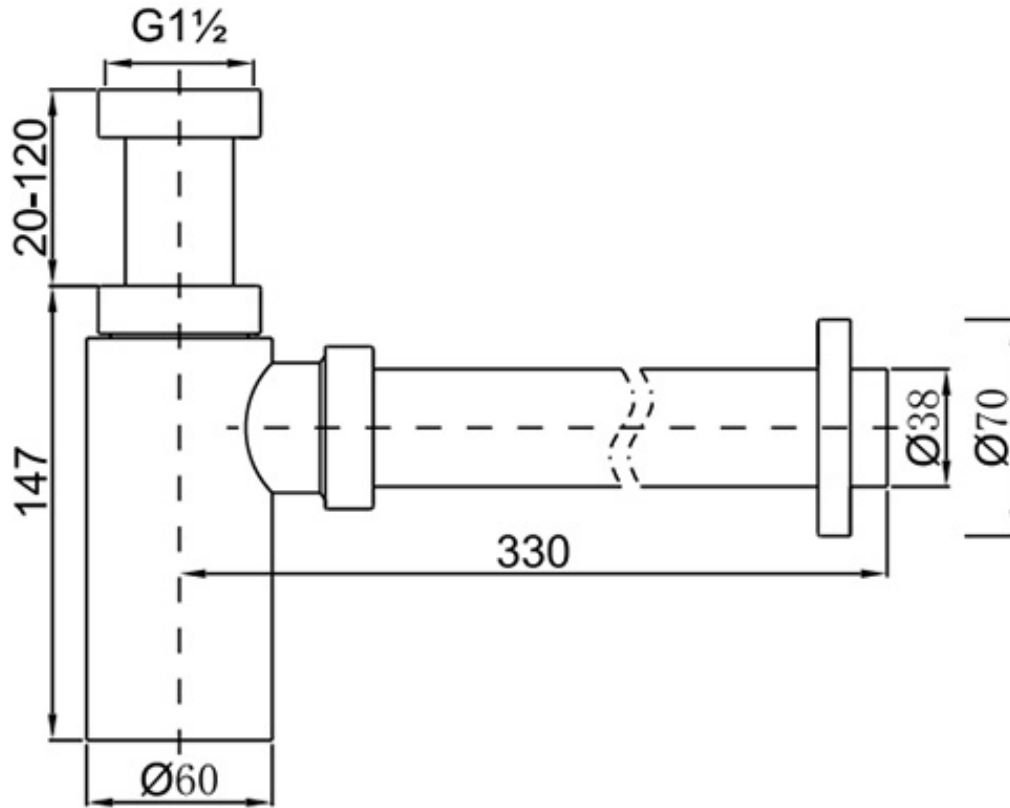

Ezyflow 40mm Bottle Trap

Product Specifications

Code: EZY-BT40-CH
Finish: Chrome
Barcode: 9339897009454
Primary Material: 304 Stainless Steel
Special Features: Pull Out Cartridge

EZY-BT40-MB
Matte Black
Powdercoat