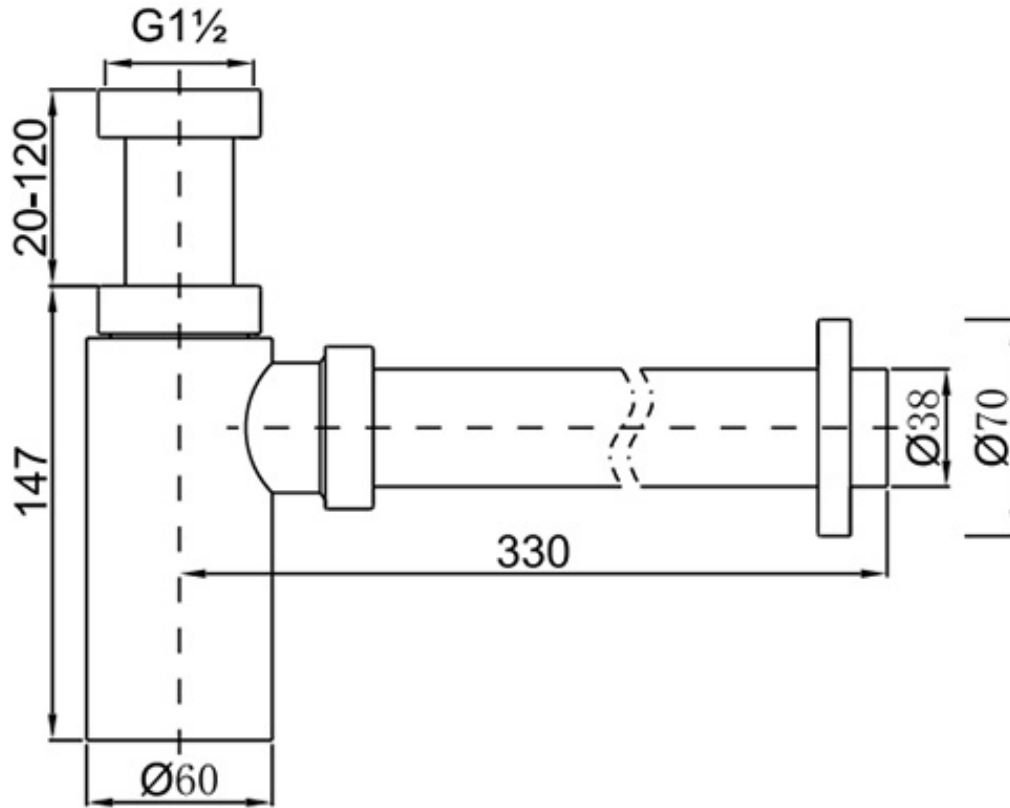

Product Specifications

Code: EZY-BT40-GM
 Finish: Gunmetal
 Barcode: 9339897009461
 Primary Material: 304 Stainless Steel
 Special Features: Pull Out Cartridge

Experience, *the difference.*

LINSOL.COM.AU