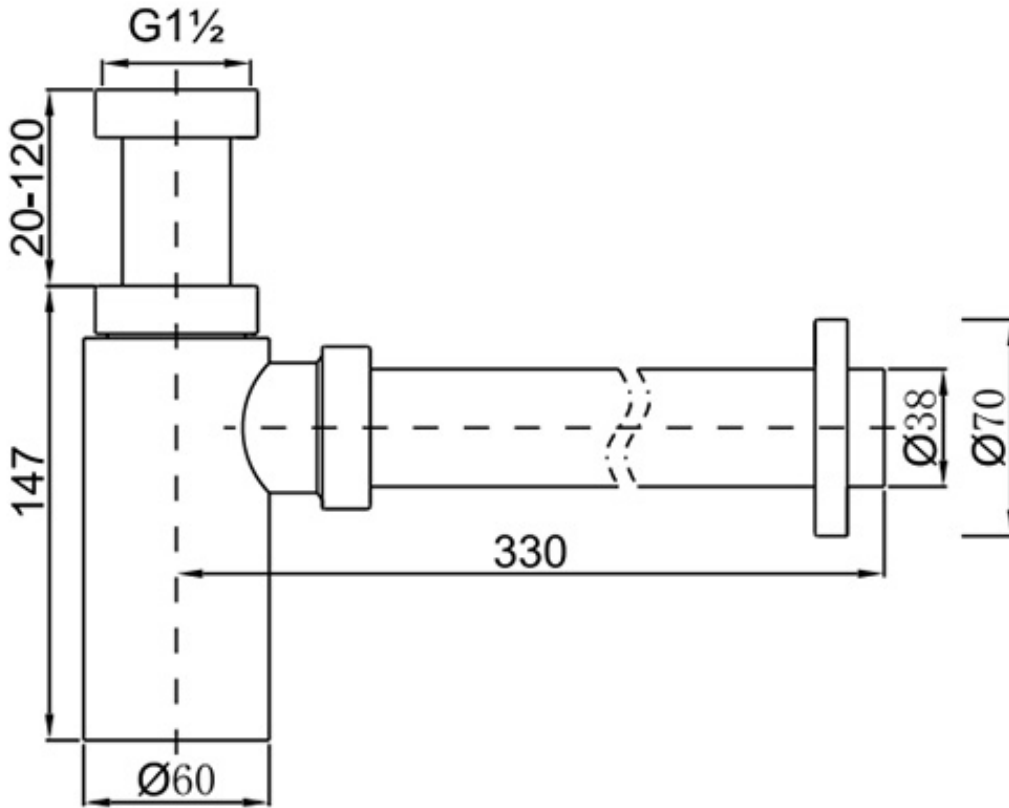

Ezyflow 40mm Bottle Trap

Product Specifications

Code: EZY-BT40-MB
Finish: Matte Black
Barcode: 9339897009478
Primary Material: 304 Stainless Steel
Special Features: Pull Out Cartridge

EZY-BT40-MB
Matte Black
Powdercoat