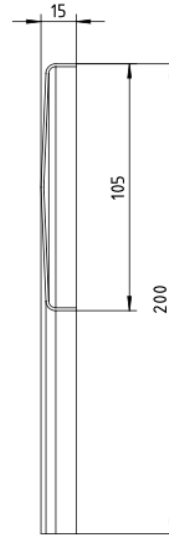

### Product Specifications

**Code:** EZY-CNRJOIN-BB  
**Finish:** Brushed Brass  
**Barcode:** 9339897018623  
**Primary Material:** 316 Stainless Steel

-  **EZY-CNRJOIN-BB**  
Brushed Brass  
PVD
-  **EZY-CNRJOIN-GM**  
Gunmetal  
PVD
-  **EZY-CNRJOIN-BR**  
Brushed Nickel  
Raw Brush
-  **EZY-CNRJOIN-MB**  
Matte Black  
Electroplate