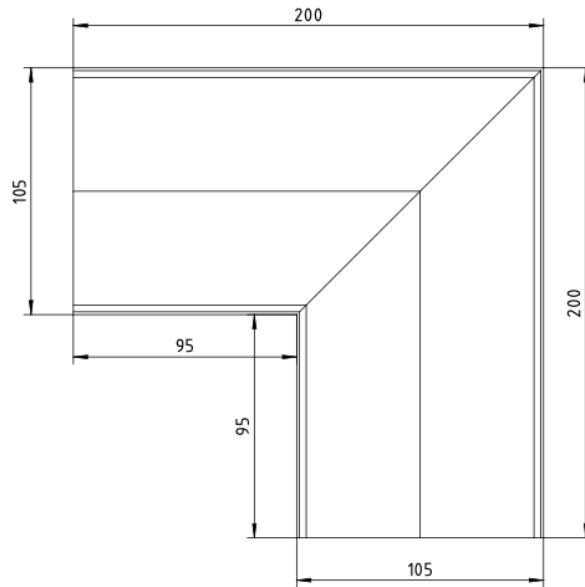

### Product Specifications

**Code:** EZY-CNRJOIN-BB  
**Finish:** Brushed Brass  
**Barcode:** 9339897018623  
**Primary Material:** 316 Stainless Steel

-  **EZY-CNRJOIN-BB**  
Brushed Brass  
PVD
-  **EZY-CNRJOIN-GM**  
Gunmetal  
PVD
-  **EZY-CNRJOIN-BR**  
Brushed Nickel  
Raw Brush
-  **EZY-CNRJOIN-MB**  
Matte Black  
Electroplate