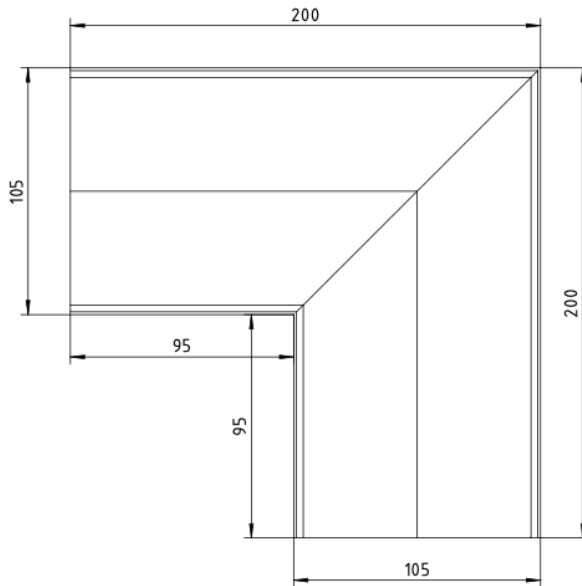

Ezyflow Series 24 Base Corner Joiner

Product Specifications

Code: EZY-CNRJOIN-BR

Finish: Brushed Nickel

Barcode: 9339897018593

Primary Material: 316 Stainless Steel

EZY-CNRJOIN-BB
Brushed Brass
PVD

EZY-CNRJOIN-GM
Gunmetal
PVD