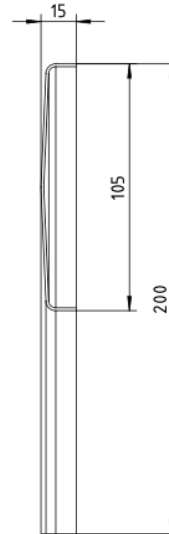

Ezyflow Series 24 Base Corner Joiner

Product Specifications

Code: EZY-CNRJOIN-BR

Finish: Brushed Nickel

Barcode: 9339897018593

Primary Material: 316 Stainless Steel

EZY-CNRJOIN-BB
Brushed Brass
PVD

EZY-CNRJOIN-GM
Gunmetal
PVD

EZY-CNRJOIN-BR
Brushed Nickel
Raw Brush

EZY-CNRJOIN-MB
Matte Black
Electroplate

Experience, *the difference.*

LINSOL.COM.AU

☎ 1300 546 765

✉ info@linsol.com.au

✉ PO Box 88, Coniston NSW 2500

All information is correct at time of writing. The actual product may vary slightly and sizes may be scaled up or down. Warranty is for domestic use only. For warranty & care information please visit linsol.com.au/warranty