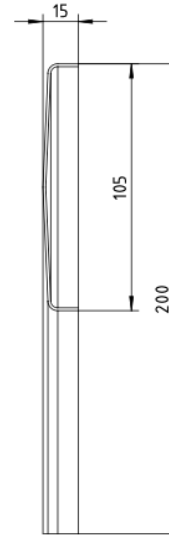

## Product Specifications

Code: EZY-CNRJOIN-GM

Finish: Gunmetal

Barcode: 9339897018616

Primary Material: 316 Stainless Steel

EZY-CNRJOIN-BB  
Brushed Brass  
PVD

EZY-CNRJOIN-GM  
Gunmetal  
PVD

EZY-CNRJOIN-BR  
Brushed Nickel  
Raw Brush

EZY-CNRJOIN-MB  
Matte Black  
Electroplate

Experience, *the difference.*

LINSOL.COM.AU

☎ 1300 546 765

✉ info@linsol.com.au

✉ PO Box 88, Coniston NSW 2500

All information is correct at time of writing. The actual product may vary slightly and sizes may be scaled up or down. Warranty is for domestic use only. For warranty & care information please visit [linsol.com.au/warranty](http://linsol.com.au/warranty)