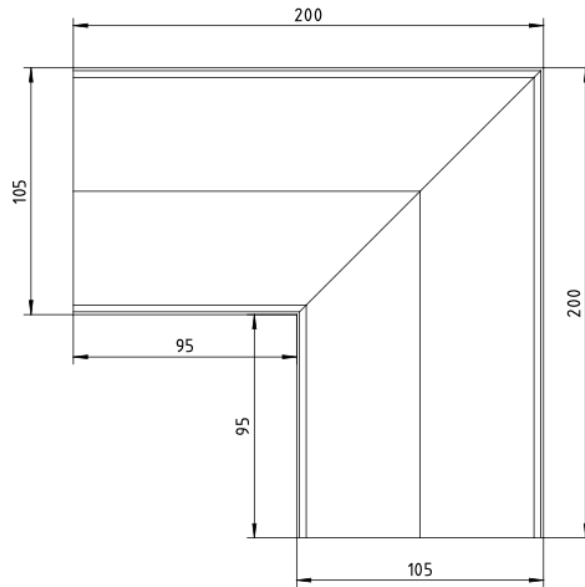

Product Specifications

Code: EZY-CNRJOIN-GM

Finish: Gunmetal

Barcode: 9339897018616

Primary Material: 316 Stainless Steel

EZY-CNRJOIN-BB
Brushed Brass
PVD

EZY-CNRJOIN-GM
Gunmetal
PVD

EZY-CNRJOIN-BR
Brushed Nickel
Raw Brush

EZY-CNRJOIN-MB
Matte Black
Electroplate

Experience, *the difference.*

LINSOL.COM.AU

☎ 1300 546 765

✉ info@linsol.com.au

✉ PO Box 88, Coniston NSW 2500

All information is correct at time of writing. The actual product may vary slightly and sizes may be scaled up or down. Warranty is for domestic use only. For warranty & care information please visit linsol.com.au/warranty