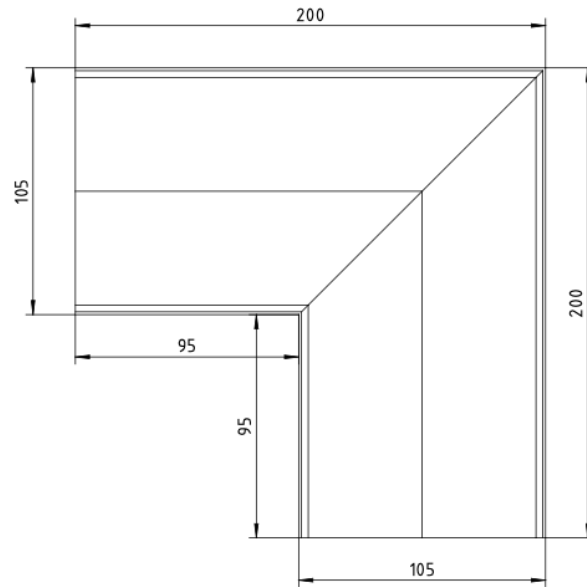

Ezyflow Series 24 Base Corner Joiner

Product Specifications

Code: EZY-CNRJOIN-MB

Finish: Matte Black

Barcode: 9339897018609

Primary Material: 316 Stainless Steel

EZY-CNRJOIN-BB
Brushed Brass
PVD

EZY-CNRJOIN-GM
Gunmetal
PVD