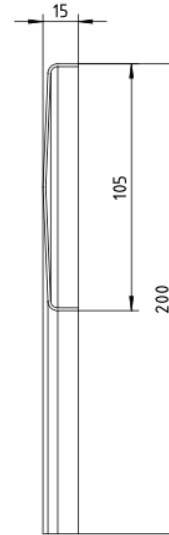

Ezyflow Series 24 Base Corner Joiner

Product Specifications

Code: EZY-CNRJOIN-MB

Finish: Matte Black

Barcode: 9339897018609

Primary Material: 316 Stainless Steel

EZY-CNRJOIN-BB
Brushed Brass
PVD

EZY-CNRJOIN-GM
Gunmetal
PVD

EZY-CNRJOIN-BR
Brushed Nickel
Raw Brush

EZY-CNRJOIN-MB
Matte Black
Electroplate

Experience, *the difference.*

LINSOL.COM.AU

☎ 1300 546 765

✉ info@linsol.com.au

✉ PO Box 88, Coniston NSW 2500

All information is correct at time of writing. The actual product may vary slightly and sizes may be scaled up or down. Warranty is for domestic use only. For warranty & care information please visit linsol.com.au/warranty