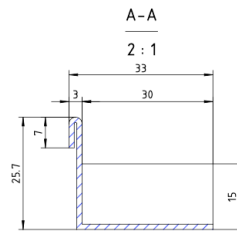

Ezyflow Series 24 Endcaps (Pair)

Product Specifications

Code: EZY-ENDCAP-BB
Finish: Brushed Brass
Barcode: 9339897018548
Primary Material: 316 Stainless Steel

EZY-ENDCAP-BB
Brushed Brass
PVD

EZY-ENDCAP-BR
Brushed Nickel
Raw Brush