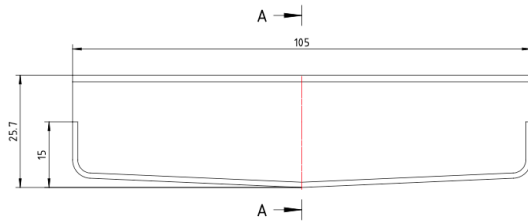

Ezyflow Series 24 Endcaps (Pair)

Product Specifications

Code: EZY-ENDCAP-BB
Finish: Brushed Brass
Barcode: 9339897018548
Primary Material: 316 Stainless Steel

EZY-ENDCAP-BB
Brushed Brass
PVD

EZY-ENDCAP-BR
Brushed Nickel
Raw Brush