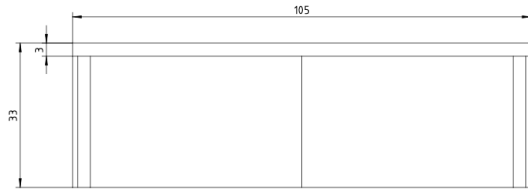

Ezyflow Series 24 Endcaps (Pair)

Product Specifications

Code: EZY-ENDCAP-BB
Finish: Brushed Brass
Barcode: 9339897018548
Primary Material: 316 Stainless Steel

EZY-ENDCAP-BB
Brushed Brass
PVD

EZY-ENDCAP-BR
Brushed Nickel
Raw Brush