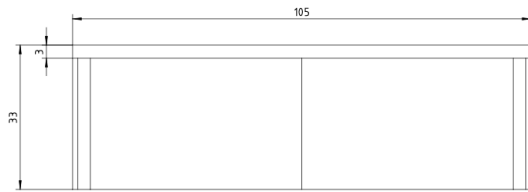

Ezyflow Series 24 Endcaps (Pair)

Product Specifications

Code: EZY-ENDCAP-BR
Finish: Brushed Nickel
Barcode: 9339897018517
Primary Material: 316 Stainless Steel

Experience, *the difference.*

LINSOL.COM.AU

☎ 1300 546 765