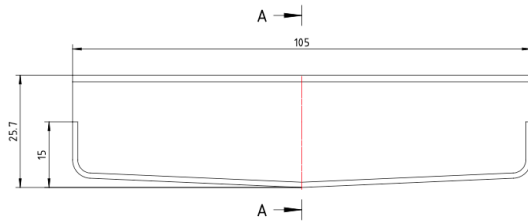

Ezyflow Series 24 Endcaps (Pair)

Product Specifications

Code: EZY-ENDCAP-BR
Finish: Brushed Nickel
Barcode: 9339897018517
Primary Material: 316 Stainless Steel

Experience, *the difference.*

LINSOL.COM.AU

☎ 1300 546 765