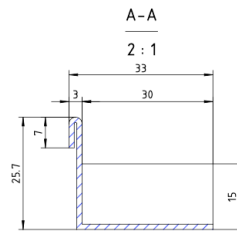

Ezyflow Series 24 Endcaps (Pair)

Product Specifications

Code: EZY-ENDCAP-BR
Finish: Brushed Nickel
Barcode: 9339897018517
Primary Material: 316 Stainless Steel

Experience, *the difference.*

LINSOL.COM.AU

☎ 1300 546 765