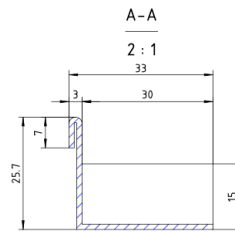

## Product Specifications

Code: EZY-ENDCAP-GM  
Finish: Gunmetal  
Barcode: 9339897018531  
Primary Material: 316 Stainless Steel

EZY-ENDCAP-BB  
Brushed Brass  
PVD

EZY-ENDCAP-BR  
Brushed Nickel  
Raw Brush