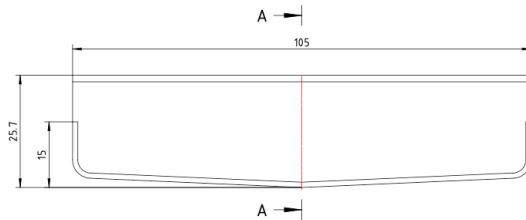

# Ezyflow Series 24 Endcaps (Pair)

## Product Specifications

Code: EZY-ENDCAP-GM  
Finish: Gunmetal  
Barcode: 9339897018531  
Primary Material: 316 Stainless Steel

EZY-ENDCAP-BB  
Brushed Brass  
PVD

EZY-ENDCAP-BR  
Brushed Nickel  
Raw Brush