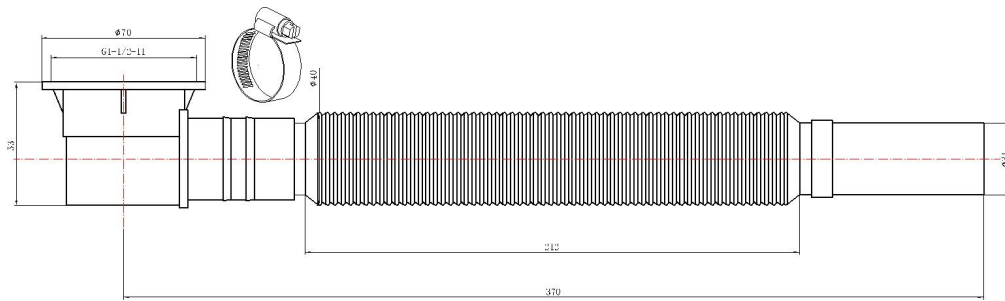

Ezyflow 40mm Pop-Up Bath Waste Flexible Hose

Product Specifications

Code: EZY-FLEX-CON

Barcode: 9339897018388

Primary Material: ABS Plastic

Technical Features: Watermark Certified

Experience, *the difference.*