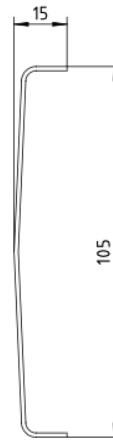

# Ezyflow Series 24 Base Straight Joiner

## Product Specifications

**Code:** EZY-JOINER-BB  
**Finish:** Brushed Brass  
**Barcode:** 9339897018586  
**Primary Material:** 316 Stainless Steel

**EZY-JOINER-BB**  
Brushed Brass  
PVD

**EZY-JOINER-GM**  
Gunmetal  
PVD

**EZY-JOINER-MB**  
Matte Black  
Electroplate

**EZY-JOINER-BR**  
Brushed Nickel  
Raw Brush

Experience, *the difference.*

LINSOL.COM.AU

☎ 1300 546 765

✉ info@linsol.com.au

✉ PO Box 88, Coniston NSW 2500

All information is correct at time of writing. The actual product may vary slightly and sizes may be scaled up or down. Warranty is for domestic use only. For warranty & care information please visit [linsol.com.au/warranty](http://linsol.com.au/warranty)