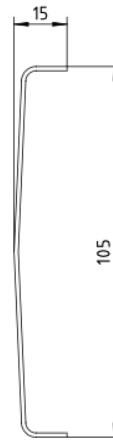

## Product Specifications

**Code:** EZY-JOINER-MB  
**Finish:** Matte Black  
**Barcode:** 9339897018562  
**Primary Material:** 316 Stainless Steel

**EZY-JOINER-BB**  
Brushed Brass  
PVD

**EZY-JOINER-GM**  
Gunmetal  
PVD

**EZY-JOINER-MB**  
Matte Black  
Electroplate

**EZY-JOINER-BR**  
Brushed Nickel  
Raw Brush

Experience, *the difference.*

LINSOL.COM.AU

☎ 1300 546 765

✉ info@linsol.com.au

✉ PO Box 88, Coniston NSW 2500

All information is correct at time of writing. The actual product may vary slightly and sizes may be scaled up or down. Warranty is for domestic use only. For warranty & care information please visit [linsol.com.au/warranty](http://linsol.com.au/warranty)