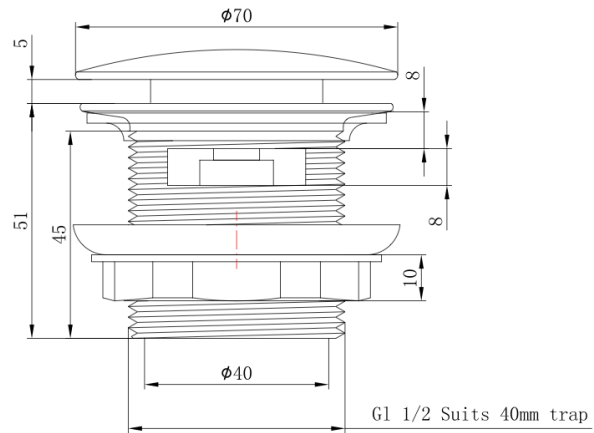

Ezyflow 40mm Pop-Up Plug & Waste with Overflow

Product Specifications

Code: EZY-OF40-51-AB

Finish: Aged Bronze

Barcode: 9339897031431

Primary Material: Standard Brass

Technical Features: Great for Low Clearance