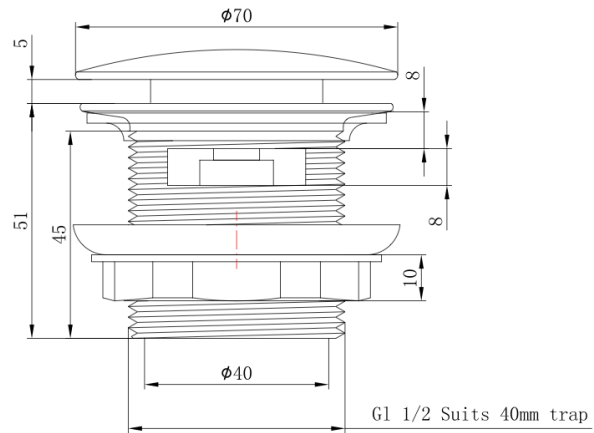

# Ezyflow 40mm Pop-Up Plug & Waste with Overflow

## Product Specifications

Code: EZY-OF40-51-MB

Finish: Matte Black

Barcode: 9339897024051

Primary Material: Standard Brass

Technical Features: Great for Low Clearance

Special Features: Spare Parts Available  
Pull Out Cartridge