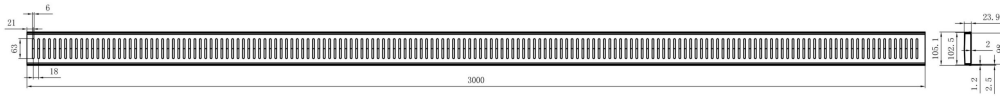

EzyFlow Series 24 Custom Size Vertical Grate Per Linear Metre

Product Specifications

Code: EZY-SER24-VL-BB
Finish: Brushed Brass
Primary Material: 316 Stainless Steel
Technical Features: Mounting: Floor
Custom Cut and Assembled in Australia
Special Features: Spare Parts Available