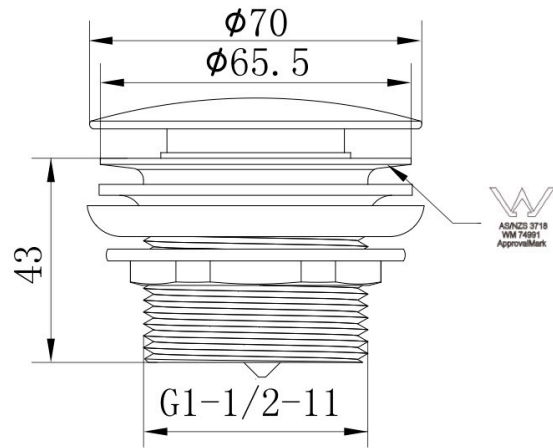

Ezyflow 40mm Pop-Up Plug & Waste

Product Specifications

Code: EZY-ST40-43-AB

Finish: Aged Bronze

Barcode: 9339897031523

Primary Material: Standard Brass

Technical Features: Great for Low Clearance

Special Features: Spare Parts Available
Pull Out Cartridge