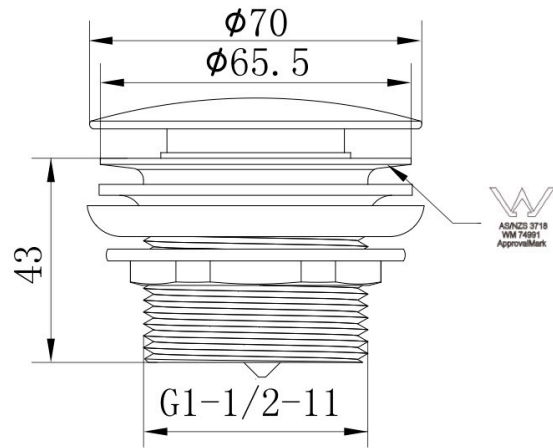

## Product Specifications

Code: EZY-ST40-43-MB

Finish: Matte Black

Barcode: 9339897024006

Primary Material: Standard Brass

Technical Features: Great for Low Clearance

Special Features: Spare Parts Available  
Pull Out Cartridge