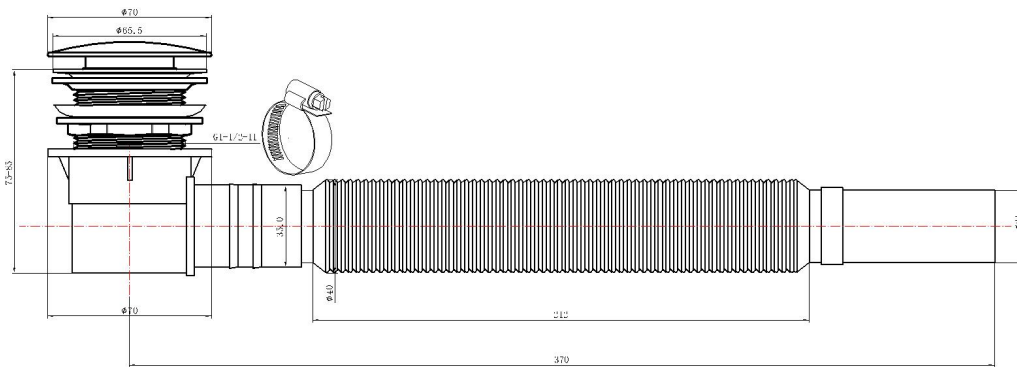

Ezyflow 40mm Pop-Up Plug & Waste with Flexible Connector

Product Specifications

Code: EZY-ST40-FLX-AB

Finish: Aged Bronze

Barcode: 9339900000000

Primary Material: Standard Brass

Technical Features: Great for Low Clearance

Special Features: Spare Parts Available
Pull Out Cartridge

Image Coming
Soon

EZY-ST40-FLX-BB
Brushed Brass
PVD

EZY-ST40-FLX-BN
Brushed Nickel
PVD

EZY-ST40-FLX-CH
Chrome
Electroplate

EZY-ST40-FLX-GM
Gunmetal
PVD

EZY-ST40-FLX-MB
Matte Black
Powdercoat

EZY-ST40-FLX-AB
Aged Bronze
PVD

Experience, *the difference.*

LINSOL.COM.AU

☎ 1300 546 765

✉ info@linsol.com.au

✉ PO Box 88, Coniston NSW 2500

All information is correct at time of writing. The actual product may vary slightly and sizes may be scaled up or down. Warranty is for domestic use only. For warranty & care information please visit linsol.com.au/warranty