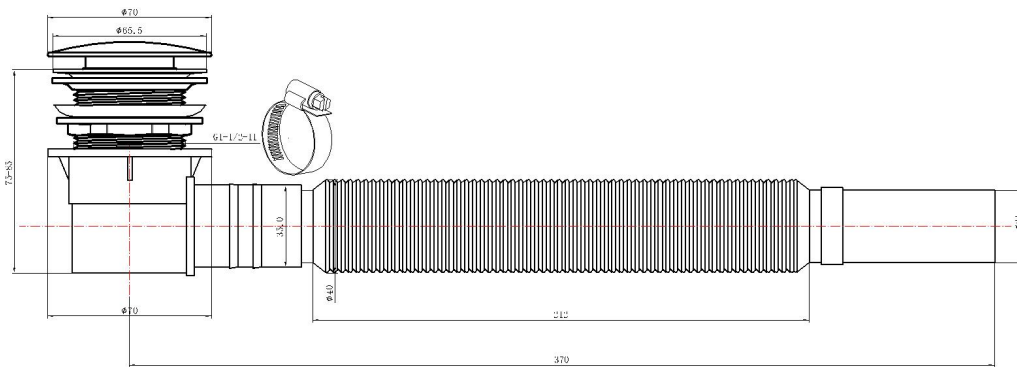

## Product Specifications

**Code:** EZY-ST40-FLX-BB

**Finish:** Brushed Brass

**Barcode:** 9339900000000

**Primary Material:** Standard Brass

**Technical Features:** Great for Low Clearance

**Special Features:** Spare Parts Available  
Pull Out Cartridge