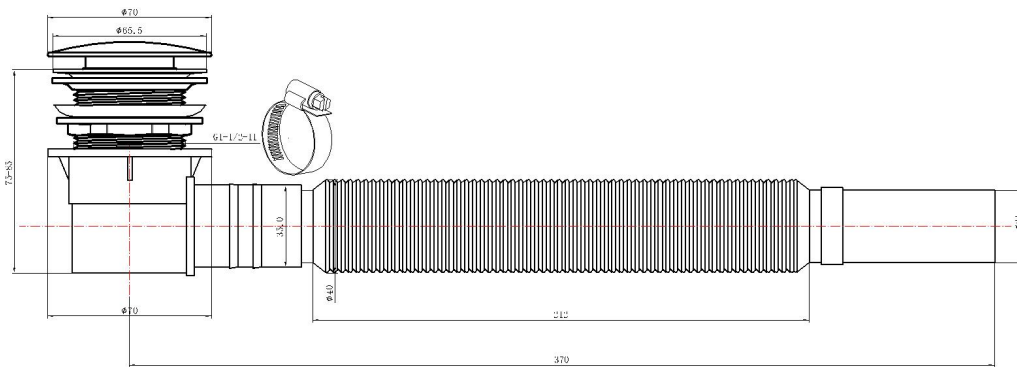

## Product Specifications

**Code:** EZY-ST40-FLX-MB

**Finish:** Matte Black

**Barcode:** 9339900000000

**Primary Material:** Standard Brass

**Technical Features:** Great for Low Clearance

**Special Features:** Spare Parts Available  
Pull Out Cartridge