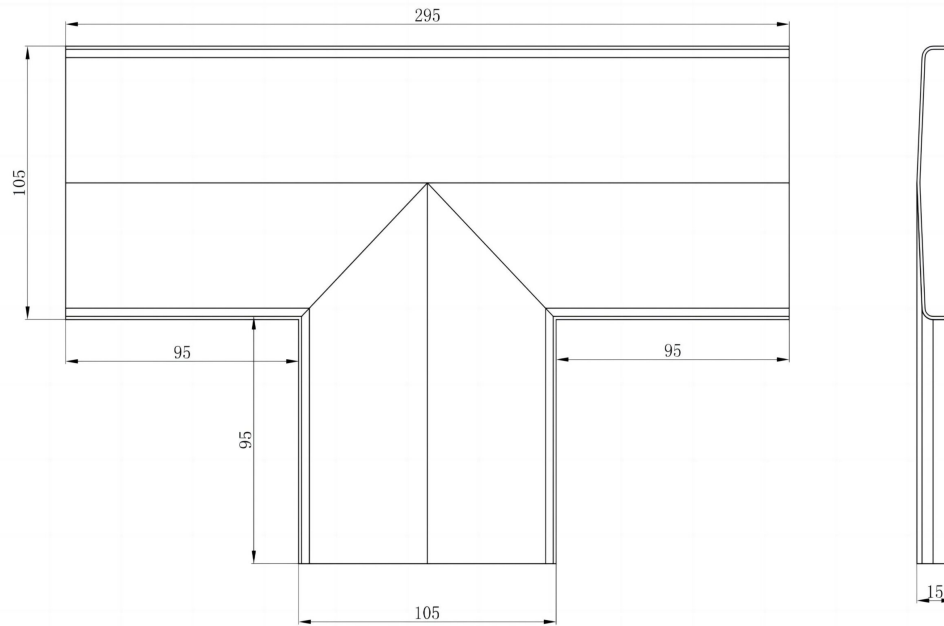

Product Specifications

Code: EZY-T-JOINER-BB
Finish: Brushed Brass
Barcode: 9339897018784
Primary Material: 316 Stainless Steel

EZY-T-JOINER-BB
Brushed Brass
PVD

EZY-T-JOINER-GM
Gunmetal
PVD

EZY-T-JOINER-MB
Matte Black
Electroplate

EZY-T-JOINER-BR
Brushed Nickel
Raw Brush

Experience, *the difference.*

LINSOL.COM.AU

☎ 1300 546 765

✉ info@linsol.com.au

✉ PO Box 88, Coniston NSW 2500

All information is correct at time of writing. The actual product may vary slightly and sizes may be scaled up or down. Warranty is for domestic use only. For warranty & care information please visit linsol.com.au/warranty