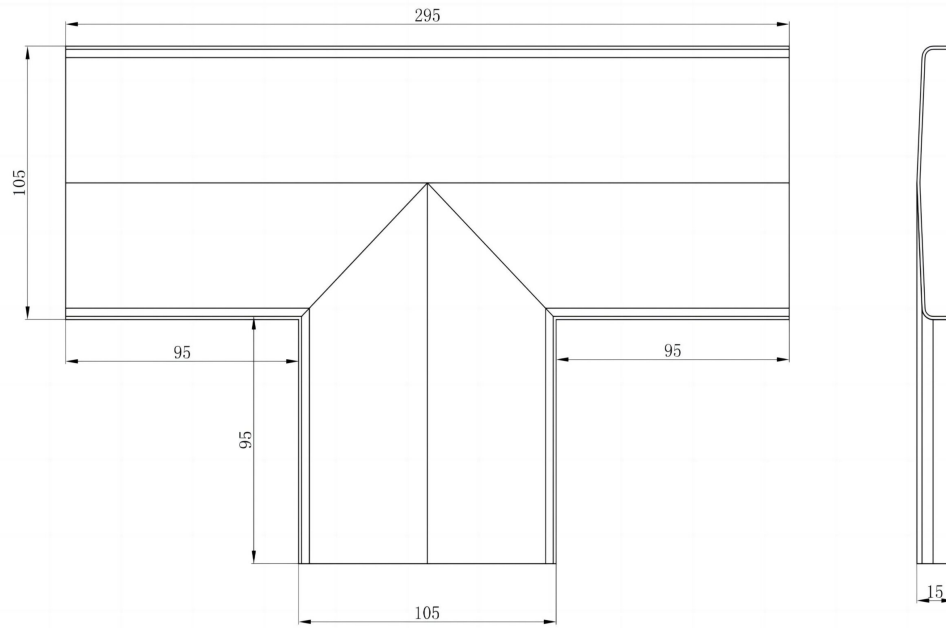

Product Specifications

Code: EZY-T-JOINER-BR
Finish: Brushed Nickel
Barcode: 9339897018753
Primary Material: 316 Stainless Steel

EZY-T-JOINER-BB
Brushed Brass
PVD

EZY-T-JOINER-GM
Gunmetal
PVD

EZY-T-JOINER-MB
Matte Black
Electroplate