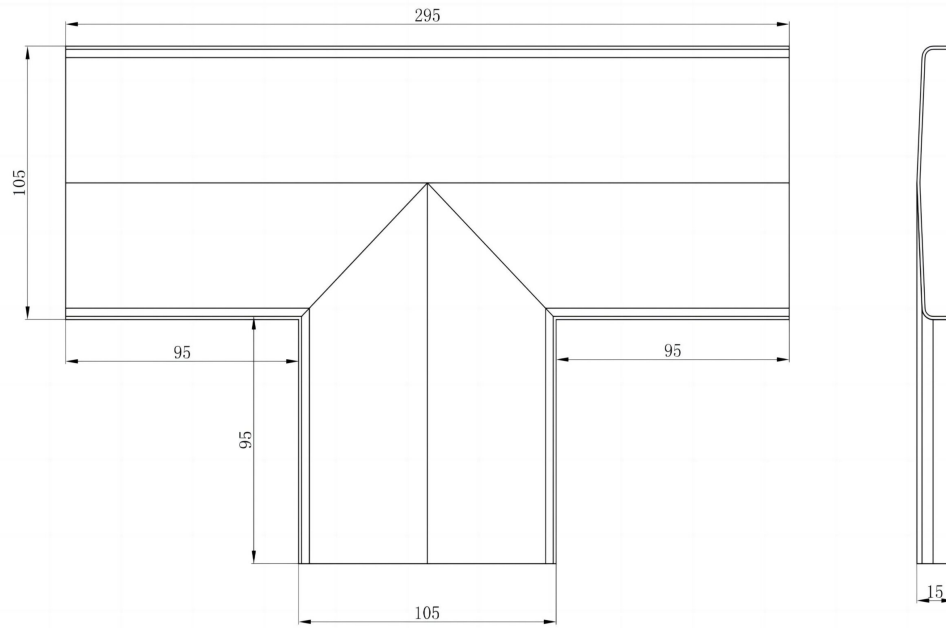

Product Specifications

Code: EZY-T-JOINER-GM

Finish: Gunmetal

Barcode: 9339897018777

Primary Material: 316 Stainless Steel

EZY-T-JOINER-BB
Brushed Brass
PVD

EZY-T-JOINER-GM
Gunmetal
PVD

EZY-T-JOINER-MB
Matte Black
Electroplate