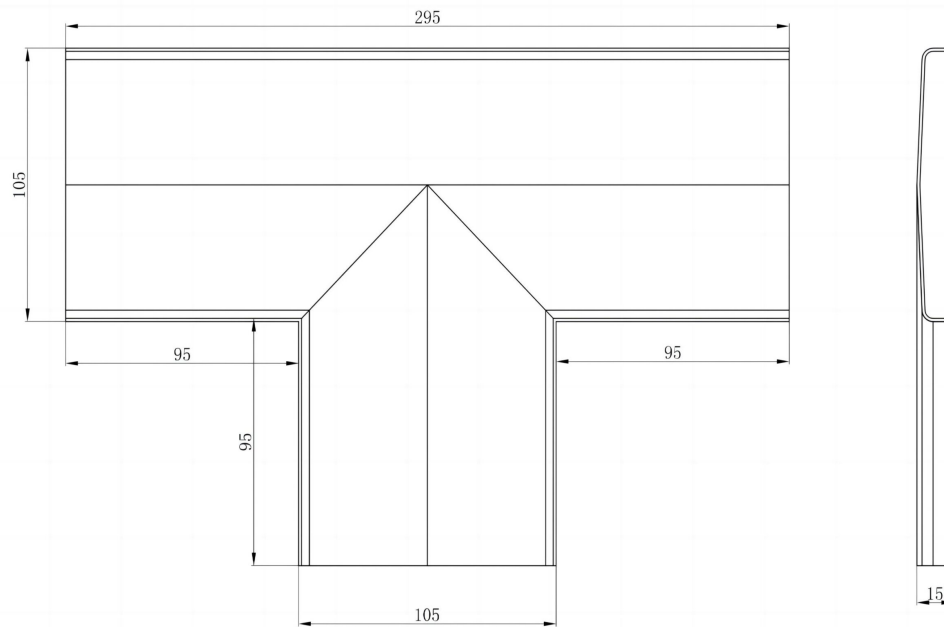

Product Specifications

Code: EZY-T-JOINER-MB

Finish: Matte Black

Barcode: 9339897018760

Primary Material: 316 Stainless Steel

EZY-T-JOINER-BB
Brushed Brass
PVD

EZY-T-JOINER-GM
Gunmetal
PVD

EZY-T-JOINER-MB
Matte Black
Electroplate