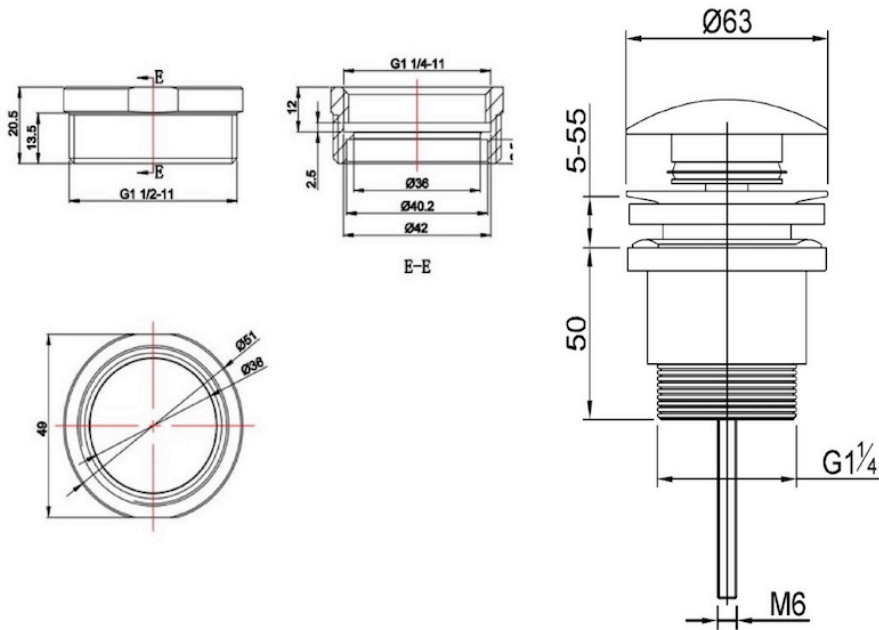

Ezyflow 32/40mm Universal Pop-Up Plug & Waste with Optional Overflow

Product Specifications

Code: EZY-U324-AB
 Finish: Aged Bronze
 Barcode: 9339897031547
 Primary Material: Standard Brass
 Special Features: Spare Parts Available
 Pull Out Cartridge