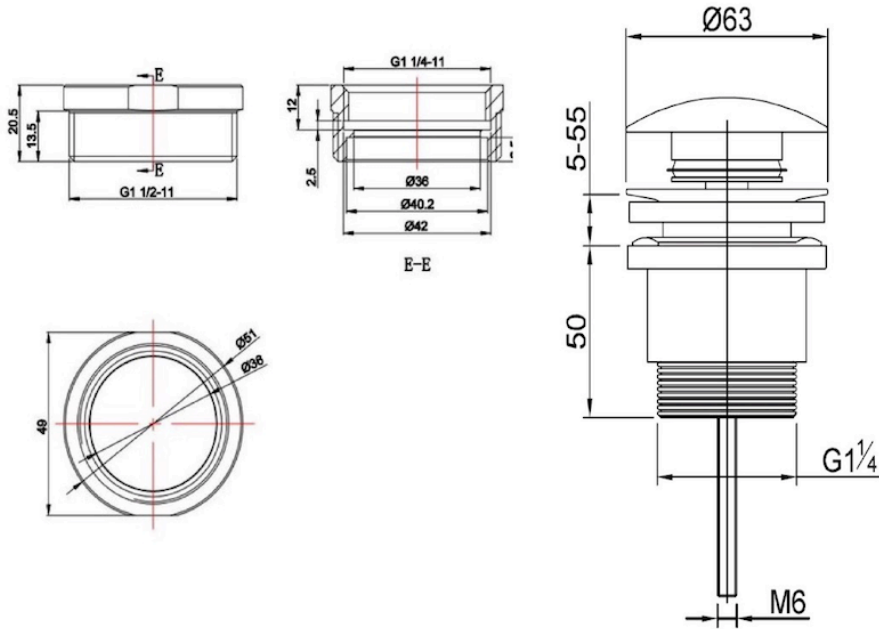

Ezyflow 32/40mm Universal Pop-Up Plug & Waste with Optional Overflow

Product Specifications

Code: EZY-U324-CH
 Finish: Chrome
 Barcode: 9339897023931
 Primary Material: Standard Brass
 Special Features: Spare Parts Available
 Pull Out Cartridge