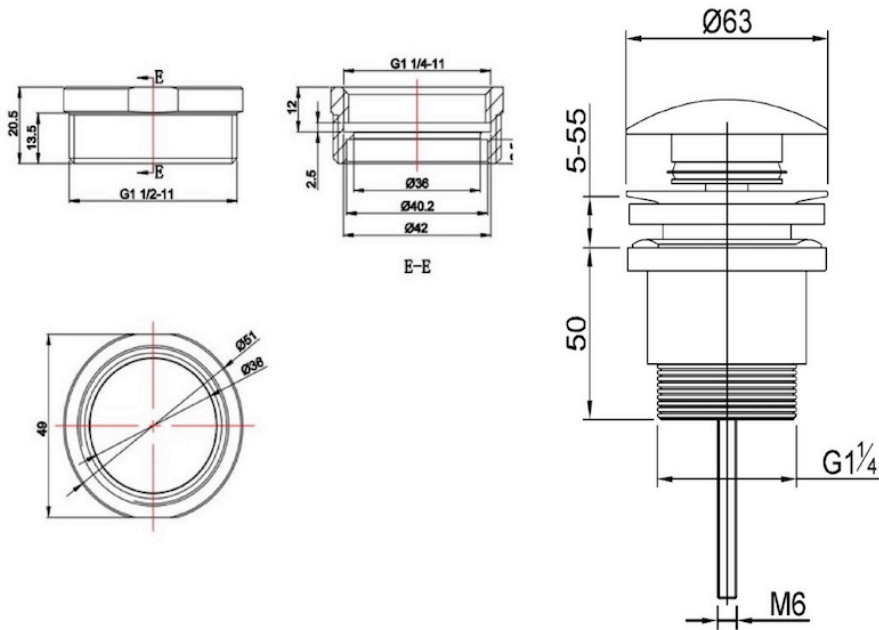

Ezyflow 32/40mm Universal Pop-Up Plug & Waste with Optional Overflow

Product Specifications

Code: EZY-U324-GM

Finish: Gunmetal

Barcode: 9339897023948

Primary Material: Standard Brass

Special Features: Spare Parts Available
Pull Out Cartridge