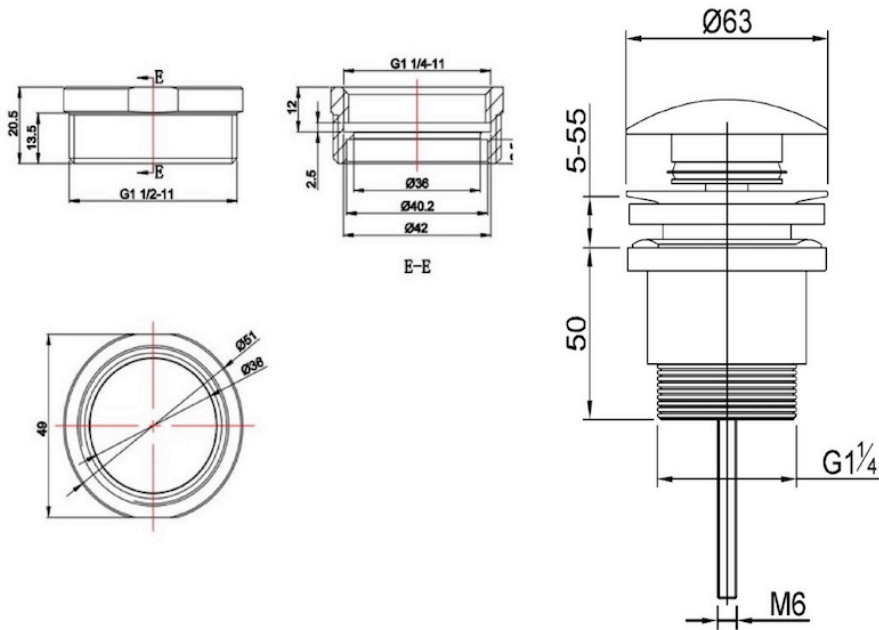

Ezyflow 32/40mm Universal Pop-Up Plug & Waste with Optional Overflow

Product Specifications

Code: EZY-U324-MB
 Finish: Matte Black
 Barcode: 9339897023955
 Primary Material: Standard Brass
 Special Features: Spare Parts Available
 Pull Out Cartridge